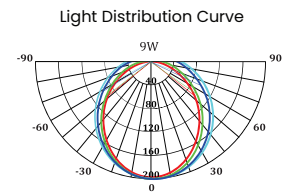

■ Specification

Daya (W)	Input Voltage	Frequency Amp	LED Efikasi	Total Lumen	CRI	Temperatur Warna	Proteksi	Berat	Material
9W	AC100-265V	50/60Hz	140Lm/W	1.260Lm	>80Ra	3000K/4000K/6000K	IP20	119.5gr	Aluminium + PC Cover
18W	AC100-265V	50/60Hz	140Lm/W	2.520Lm	>80Ra	3000K/4000K/6000K	IP20	212.5gr	Aluminium + PC Cover
25W	AC100-265V	50/60Hz	140Lm/W	3.500Lm	>80Ra	3000K/4000K/6000K	IP20	218.5gr	Aluminium + PC Cover

Model : ELX-T8-600AL-9W