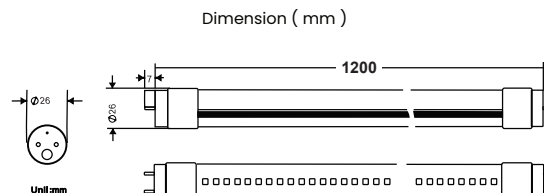

TUBE LIGHT

Indoor Light | Tube Light

Tube Light Ecoluxon

ELX-T8-AL

3.000K 4.000K 5.000K 6.000K

■ Specification

Daya (W)	Input Voltage	Frequency Amp	LED Efikasi	Total Lumen	CRI	Temperatur Warna	Proteksi	Berat	Material
9W	AC100-265V	50/60Hz	140Lm/W	1.260Lm	>80Ra	3000K/4000K/6000K	IP20	119.5gr	Aluminium + PC Cover
18W	AC100-265V	50/60Hz	140Lm/W	2.520Lm	>80Ra	3000K/4000K/6000K	IP20	212.5gr	Aluminium + PC Cover
25W	AC100-265V	50/60Hz	140Lm/W	3.500Lm	>80Ra	3000K/4000K/6000K	IP20	218.5gr	Aluminium + PC Cover

Model : ELX-T8-600AL-9W

Model : ELX-T8-1200AL-18W

Model : ELX-T8-1200AL-25W

- * Easy maintenance
 - Modular LED for easy replacement
 - Opening and closing possible of LED module part and power supply part
 - Customizable beam angle
 - Temperature max 50°