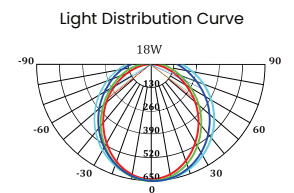

TUBE LIGHT

Indoor Light | Tube Light

Tube Light Ecoluxon

ELX-T8-AL

3.000K   4.000K   5.000K   6.000K

■ Specification

Daya (W)	Input Voltage	Frequency Amp	LED Efikasi	Total Lumen	CRI	Temperatur Warna	Proteksi	Berat	Material
9W	AC100-265V	50/60Hz	140Lm/W	1.260Lm	>80Ra	3000K/4000K/6000K	IP20	119.5gr	Aluminium + PC Cover
18W	AC100-265V	50/60Hz	140Lm/W	2.520Lm	>80Ra	3000K/4000K/6000K	IP20	212.5gr	Aluminium + PC Cover
25W	AC100-265V	50/60Hz	140Lm/W	3.500Lm	>80Ra	3000K/4000K/6000K	IP20	218.5gr	Aluminium + PC Cover

Model : ELX-T8-1200AL-18W

- Easy maintenance
  - Modular LED for easy replacement
  - Opening and closing possible of LED module part and power supply part
  - Customizable beam angle
  - Temperature max 50°