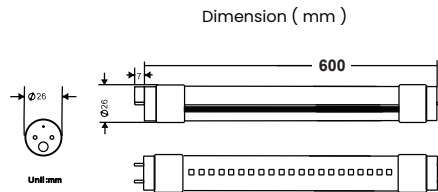

TUBE LIGHT

Indoor Light | Tube Light

Tube Light Ecoluxon

ELX-T8-AL

3.000K 4.000K 5.000K 6.000K

■ Specification

Daya (W)	Input Voltage	Frequency Amp	LED Efikasi	Total Lumen	CRI	Temperatur Warna	Proteksi	Berat	Material
9W	AC100-265V	50/60Hz	140Lm/W	1.260Lm	>80Ra	3000K/4000K/6000K	IP20	119.5gr	Aluminium + PC Cover
18W	AC100-265V	50/60Hz	140Lm/W	2.520Lm	>80Ra	3000K/4000K/6000K	IP20	212.5gr	Aluminium + PC Cover
25W	AC100-265V	50/60Hz	140Lm/W	3.500Lm	>80Ra	3000K/4000K/6000K	IP20	218.5gr	Aluminium + PC Cover

Model : ELX-T8-600AL-9W

Model : ELX-T8-1200AL-18W

Model : ELX-T8-1200AL-25W

- * Easy maintenance
 - Modular LED for easy replacement
 - Opening and closing possible of LED module part and power supply part
 - Customizable beam angle
 - Temperature max 50°