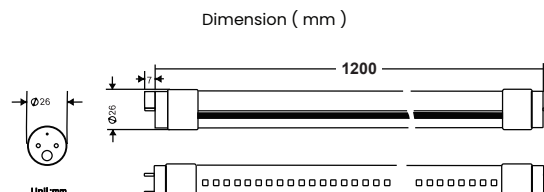

TUBE LIGHT

Indoor Light | Tube Light

Tube Light Ecoluxon

ELX-T8-AL

3.000K 4.000K 5.000K 6.000K

■ Specification

Daya (W)	Input Voltage	Frequency Amp	LED Efikasi	Total Lumen	CRI	Temperatur Warna	Proteksi	Berat	Material
9W	AC100-265V	50/60Hz	140Lm/W	1.260Lm	>80Ra	3000K/4000K/6000K	IP20	119.5gr	Aluminium + PC Cover
18W	AC100-265V	50/60Hz	140Lm/W	2.520Lm	>80Ra	3000K/4000K/6000K	IP20	212.5gr	Aluminium + PC Cover
25W	AC100-265V	50/60Hz	140Lm/W	3.500Lm	>80Ra	3000K/4000K/6000K	IP20	218.5gr	Aluminium + PC Cover

Model : ELX-T8-600AL-9W

Model : ELX-T8-1200AL-18W

Model : ELX-T8-1200AL-25W

- * Easy maintenance
 - Modular LED for easy replacement
 - Opening and closing possible of LED module part and power supply part
 - Customizable beam angle
 - Temperature max 50°