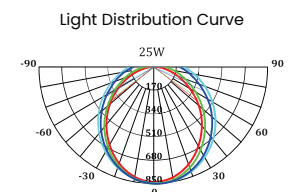

TUBE LIGHT

Indoor Light | Tube Light

Tube Light Ecoluxon

ELX-T8-AL

3.000K   4.000K   5.000K   6.000K

■ Specification

Daya (W)	Input Voltage	Frequency Amp	LED Efikasi	Total Lumen	CRI	Temperatur Warna	Proteksi	Berat	Material
9W	AC100-265V	50/60Hz	140Lm/W	1.260Lm	>80Ra	3000K/4000K/6000K	IP20	119.5gr	Aluminium + PC Cover
18W	AC100-265V	50/60Hz	140Lm/W	2.520Lm	>80Ra	3000K/4000K/6000K	IP20	212.5gr	Aluminium + PC Cover
25W	AC100-265V	50/60Hz	140Lm/W	3.500Lm	>80Ra	3000K/4000K/6000K	IP20	218.5gr	Aluminium + PC Cover

Model : ELX-T8-1200AL-25W

- Easy maintenance
  - Modular LED for easy replacement
  - Opening and closing possible of LED module part and power supply part
  - Customizable beam angle
  - Temperature max 50°